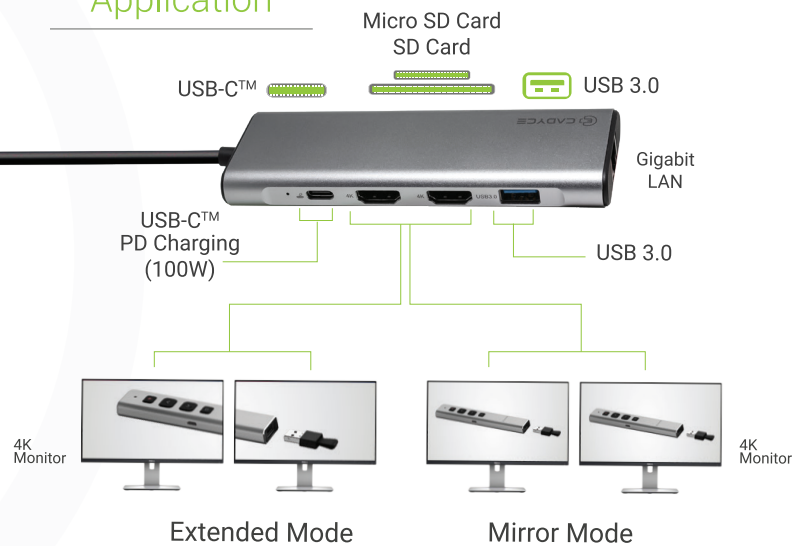

CA-2CHD2

Dual USB-C® Dual HDMI Docking Station

Thunderbolt™ 3 compatible, Cadyce CA-2CHD2 allows you to add two USB 3.0, two HDMI(4K) ports, USB-C® PD charging, a Gigabit LAN port and SD/Micro SD card slots to your MacBook Pro.

MacBook Pro

Application

DUAL 4K DISPLAY
with Extended and Mirror Mode

Features

- HDMI 2.0 Port1 Resolution up to 4K x 2K@60Hz
- HDMI 1.4 Port 2 Resolution up to 4K x 2K@30Hz
- 5Gbps Data Transfer through USB 3.0 ports
- Gigabit LAN
- USB-C® data transfer up to 5Gbps
- USB-C® Power Delivery up to 100W
- Compatible with Mac OS and Windows
- SD / Micro-SD Card Storage up to 2TB
- Plug and Play

Specifications

ITEMS	DESCRIPTION
Input	USB-C® Male x 2
Output	HDMI 4K Female x 2, USB 3.0 ports x 2, USB-C™Female x 2 Gigabit LAN x 1, SD Card Slot x 1, Micro-SD Card Slot x 1
Data Transfer / Power Delivery	USB-C® Port 1 - 100W, USB-C® Port2- 5Gbps USB 3.0 - 5Gbps, Gigabit LAN - 10/100/1000Mbps
Video Resolution	HDMI 2.0 - 4K x 2K@60Hz, HDMI 1.4 - 4K x 2K@30Hz
Product Dimensions	Main - 129 x 45 x 14mm, Dual USB-C™ Connector - 45 x 22 x 8mm Cable Length - 165mm
Power	Bus Powered
Operating Temperature	0°C to 45°C
Operating Humidity	10% ~ 85% RH (no condensation)
Storage Temperature	-10°C to 70°C
Storage Humidity	5% ~ 90% RH (no condensation)
Certifications	CE, FCC, RoHS, CA, UK